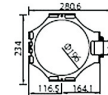

Model	Code	No.LEDs	Colour	Input Voltage	Power Consumption	Dimensions	Weight	Beam Angle	IP Rate
STORM WASH 61 ZOOM	PLE.037	61	17R+17G+17B+10W	100-240VAC 50-60Hz	180W	302x237x311mm	9Kgs	8°-40°	IP66

IP66

ACCESSORIES

ACC.225
IP67 Power Extension Cable (5m)

ACC.226
IP67 DMX Extension Cable (5m)

ACC.241
Filter Holder

ACC.239
Barn Doors

Top Hat

Holder for Top Hat